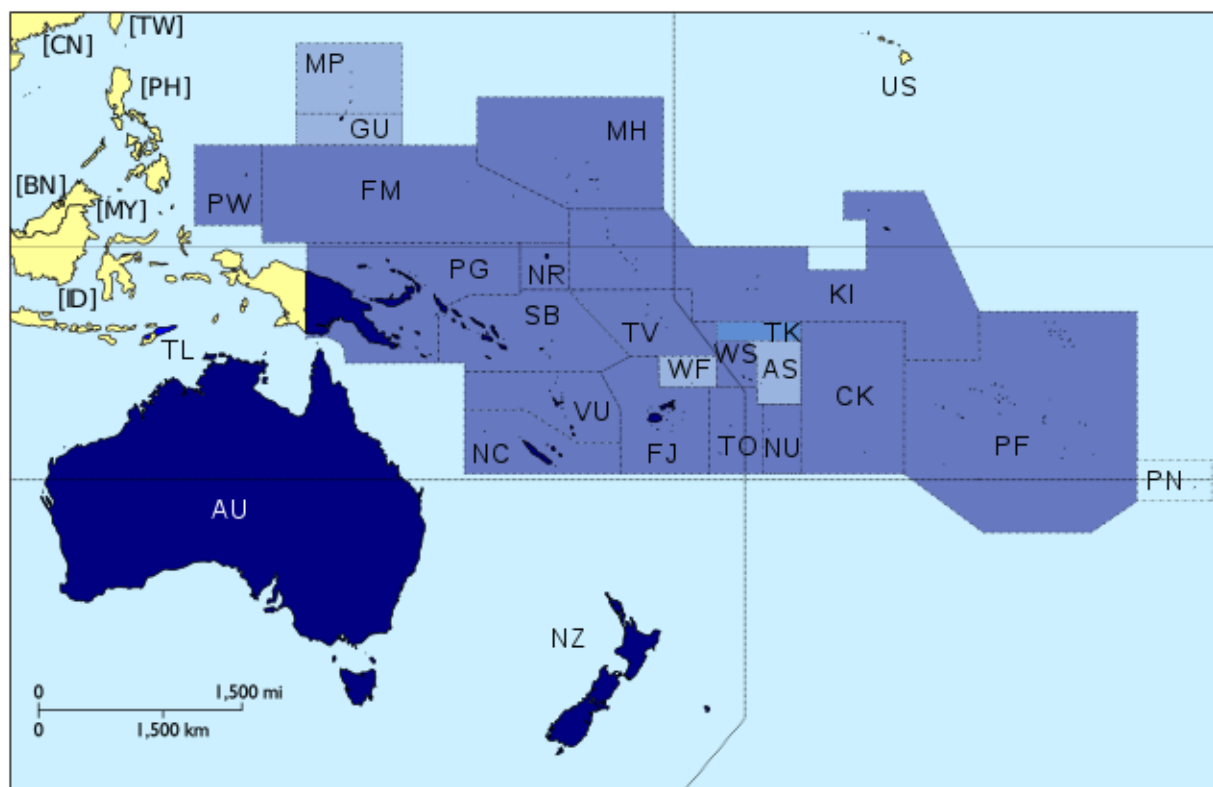

Pacific Islands Forum

Member States

Australia (AU)	Cook Islands (CK)	Fiji (FJ)	French Polynesia (PF)
Kiribati (KI)	Marshall Islands (MH)	Micronesia (FM)	Nauru (NR)
New Caledonia (NC)	New Zealand (NZ)	Niue (NU)	Palau (PW)
Papua New Guinea (PG)	Samoa (WS)	Solomon Island (SB)	Tonga (TO)
Tuvalu (TV)	Vanuatu (VU)		
Associate Members		Observers	
Tokelau (TK)	American Samoa (AS)	Guam (GU)	Northern Mariana Islands (MP)
	Timor-Leste (TL)	Wallis and Tutuna (WF)	United Nations
	Asian Development Bank	Commonwealth of Nations	WCPFC
	World Bank		